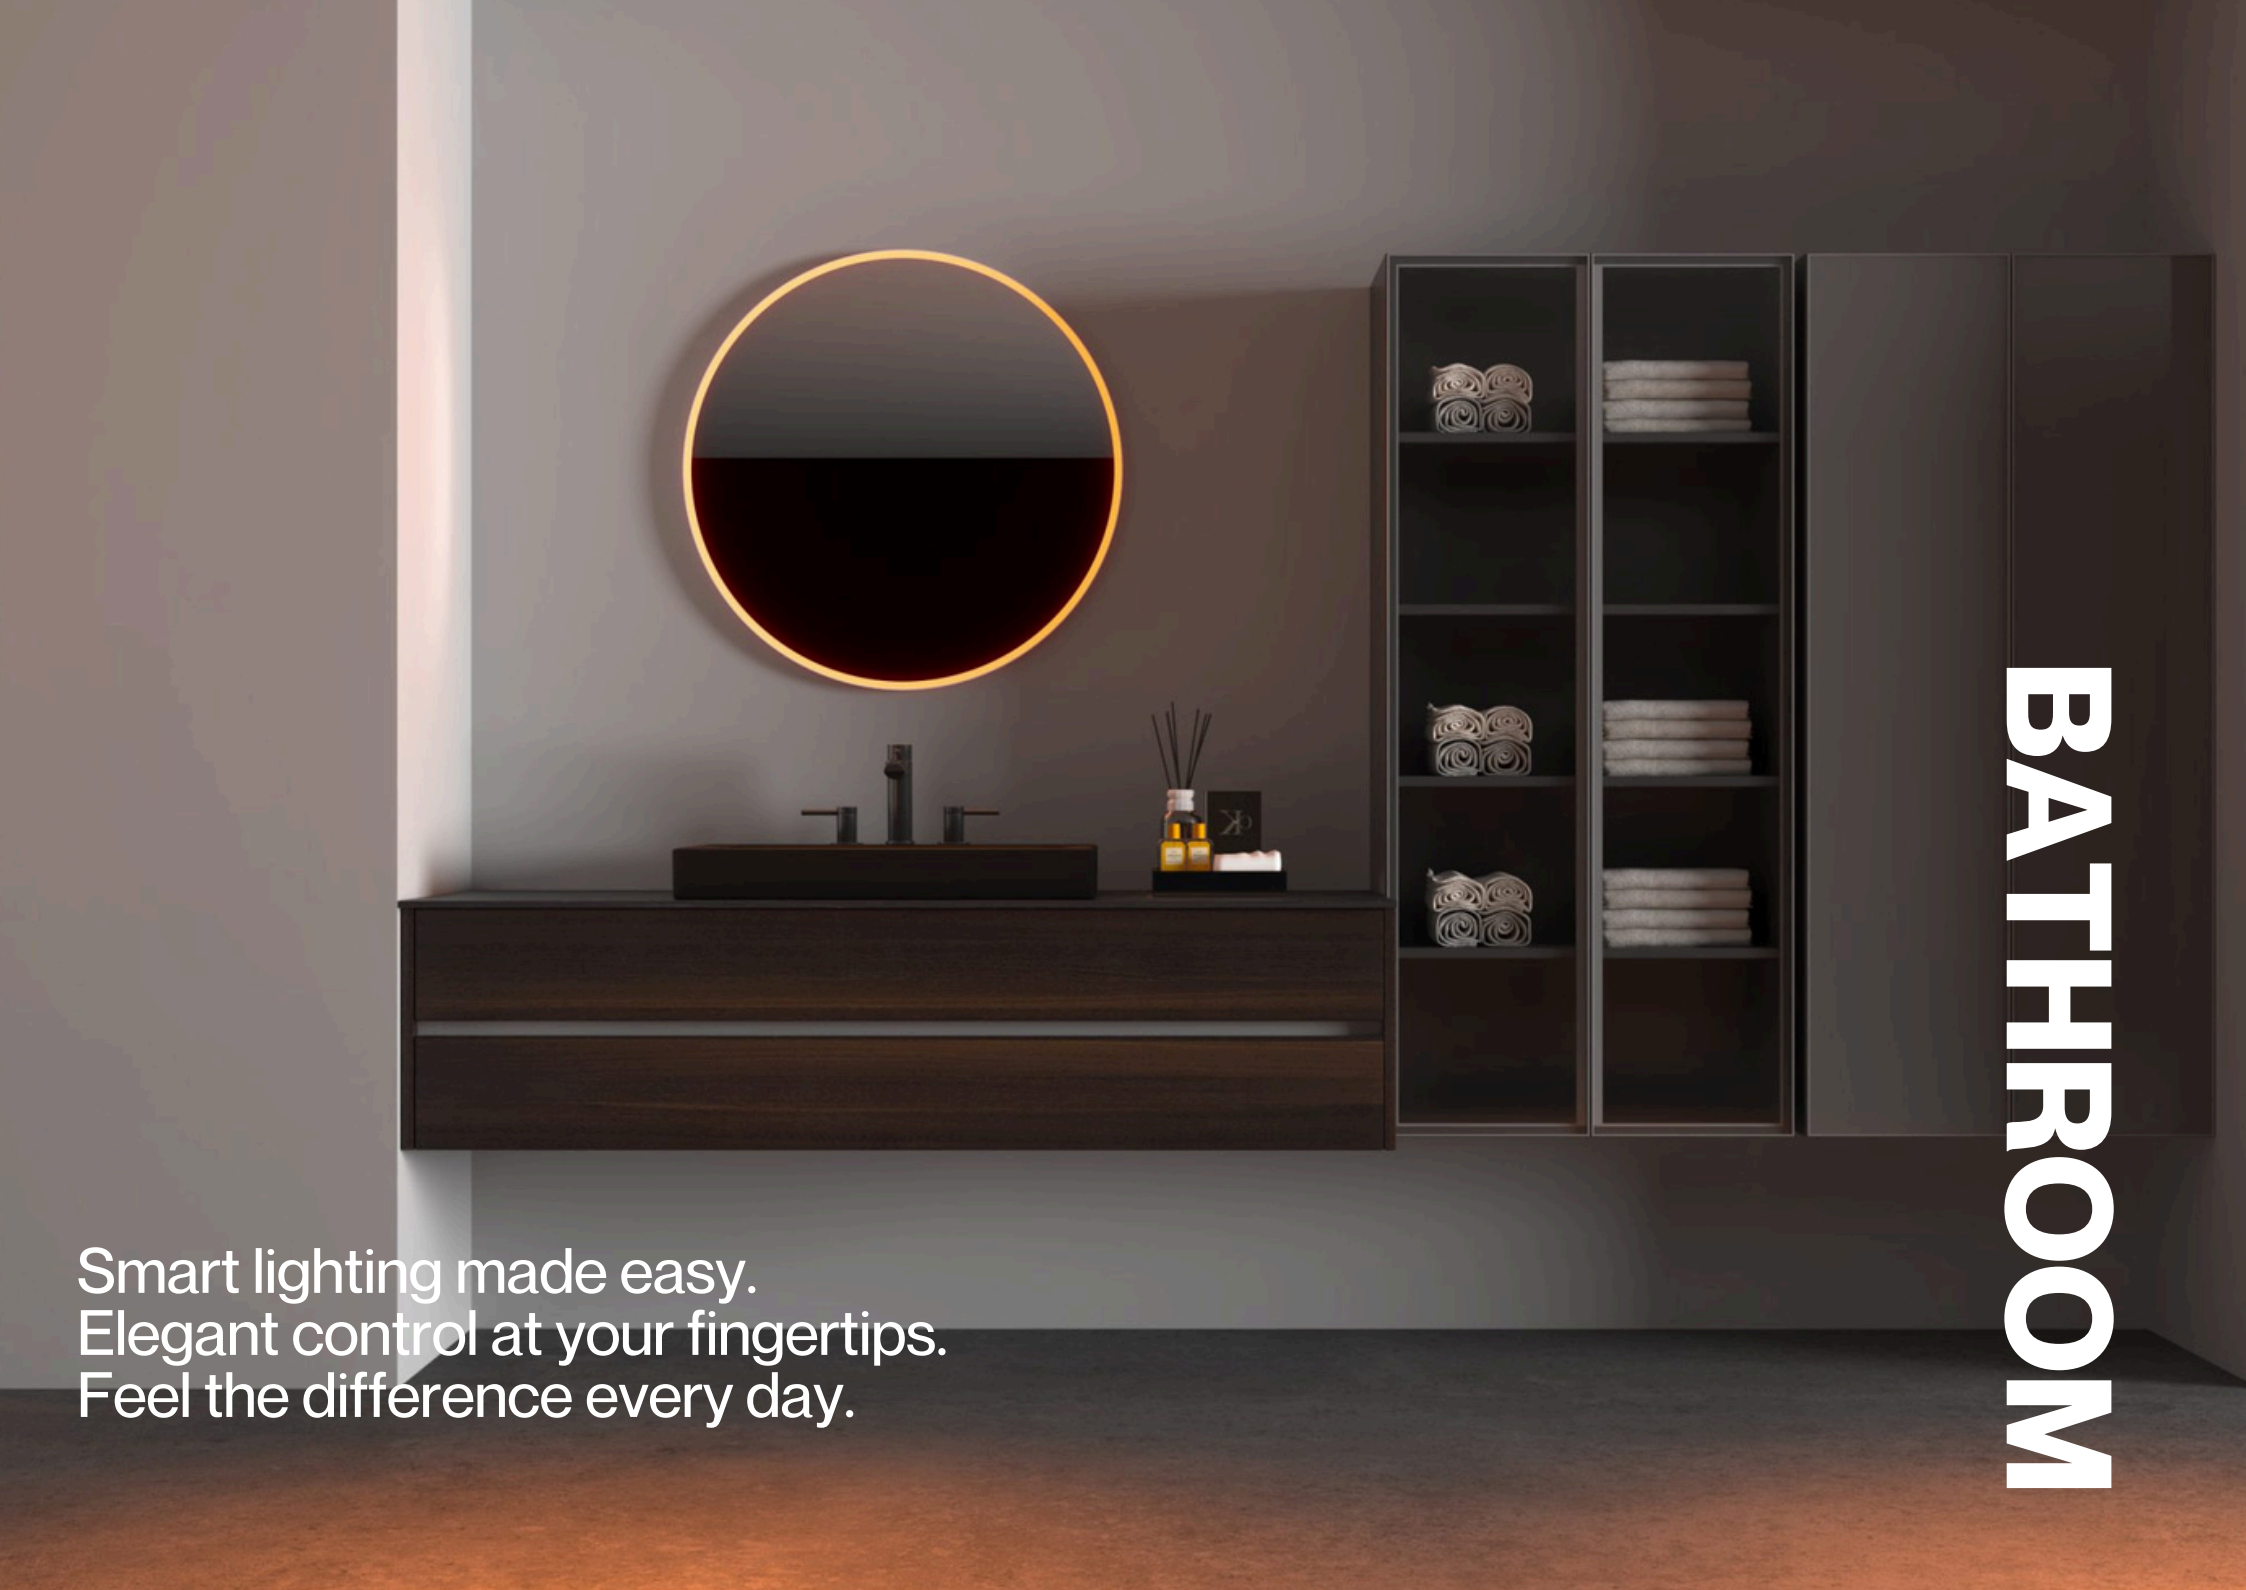

FULL CONTROL

Create the perfect atmosphere.
Any time, any place.
Welcome to intelligent lighting.

LIVING ROOM

Activate "TV SCENE"
From Your Phone

Control Color
Temperature & Brightness

KITCHEN

Light that understands your mood.
Transform your space instantly.
Smart. Simple. Beautiful.

Automated Scenes – One
Tap to Relax or Energize

Personalized.
Effortless.

BEDROOM

GARDEN

A modern interior space with large glass windows overlooking a garden at night. The room features a white sofa and two white armchairs. The ceiling has recessed lighting, and a spotlight illuminates the wall.

More than just light.
A lifestyle upgrade you can feel.
Designed for modern living.

Smart lighting made easy.
Elegant control at your fingertips.
Feel the difference every day.

BATHROOM

Smart lighting made easy.
Elegant control at your fingertips.
Feel the difference every day.