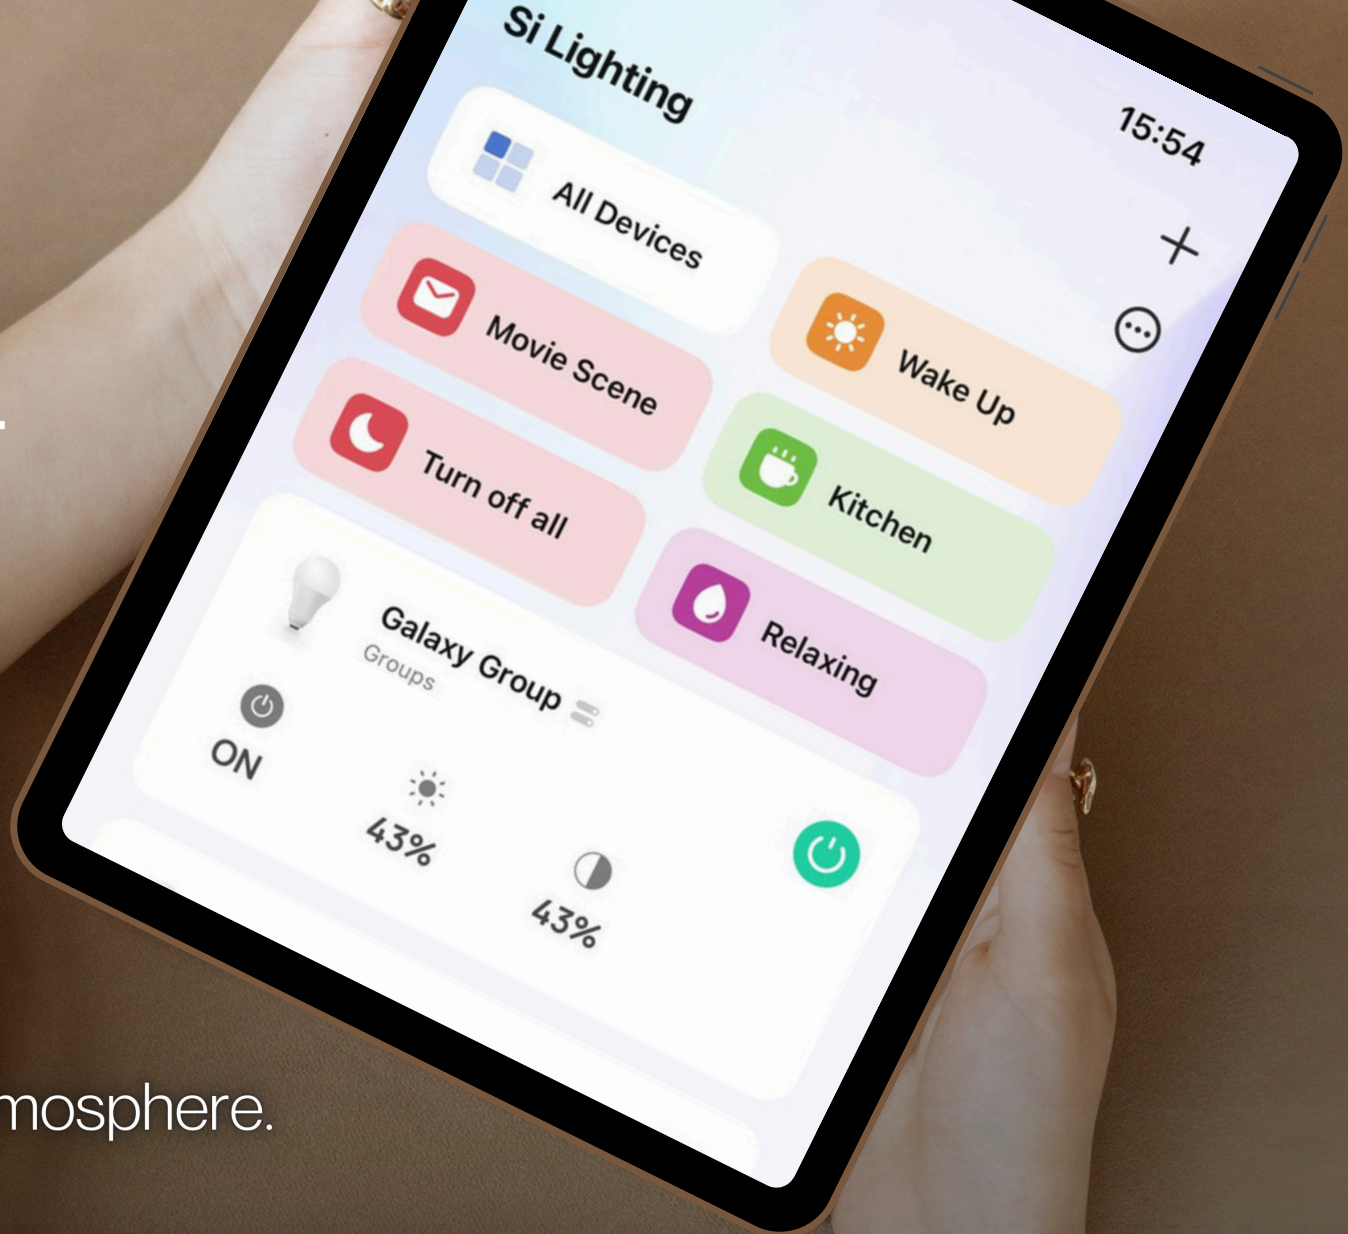

COMPLETE PACKAGE

COMPLETE SMART LIGHTING PACKAGE FOR YOUR ENTIRE PROJECT

OFFER YOUR CLIENTS THE ULTIMATE LIGHTING EXPERIENCE. A TURNKEY SOLUTION INCLUDING ALL FIXTURES, SMART CONTROLS, AND FULL DIMMING AND COLOR TEMPERATURE ADJUSTMENT IN EVERY ROOM. ONE COMPLETE PACKAGE – EASY TO INSTALL, EFFORTLESS TO USE, READY TO TRANSFORM ANY SPACE.

FULL CONTROL

Create the perfect atmosphere.
Any time, any place.
Welcome to intelligent lighting.

LIVING ROOM

Activate "TV SCENE"
From Your Phone

Control Color
Temperature & Brightness

KITCHEN

Light that understands your mood.
Transform your space instantly.
Smart. Simple. Beautiful.

Automated Scenes – One
Tap to Relax or Energize

Personalized.
Effortless.

BEDROOM

GARDEN

A modern interior space with large glass windows overlooking a garden at night. The room features a white sofa and two white armchairs. The ceiling has recessed lighting, and a spotlight illuminates the wall.

More than just light.
A lifestyle upgrade you can feel.
Designed for modern living.

Smart lighting made easy.
Elegant control at your fingertips.
Feel the difference every day.

BATHROOM

Smart lighting made easy.
Elegant control at your fingertips.
Feel the difference every day.